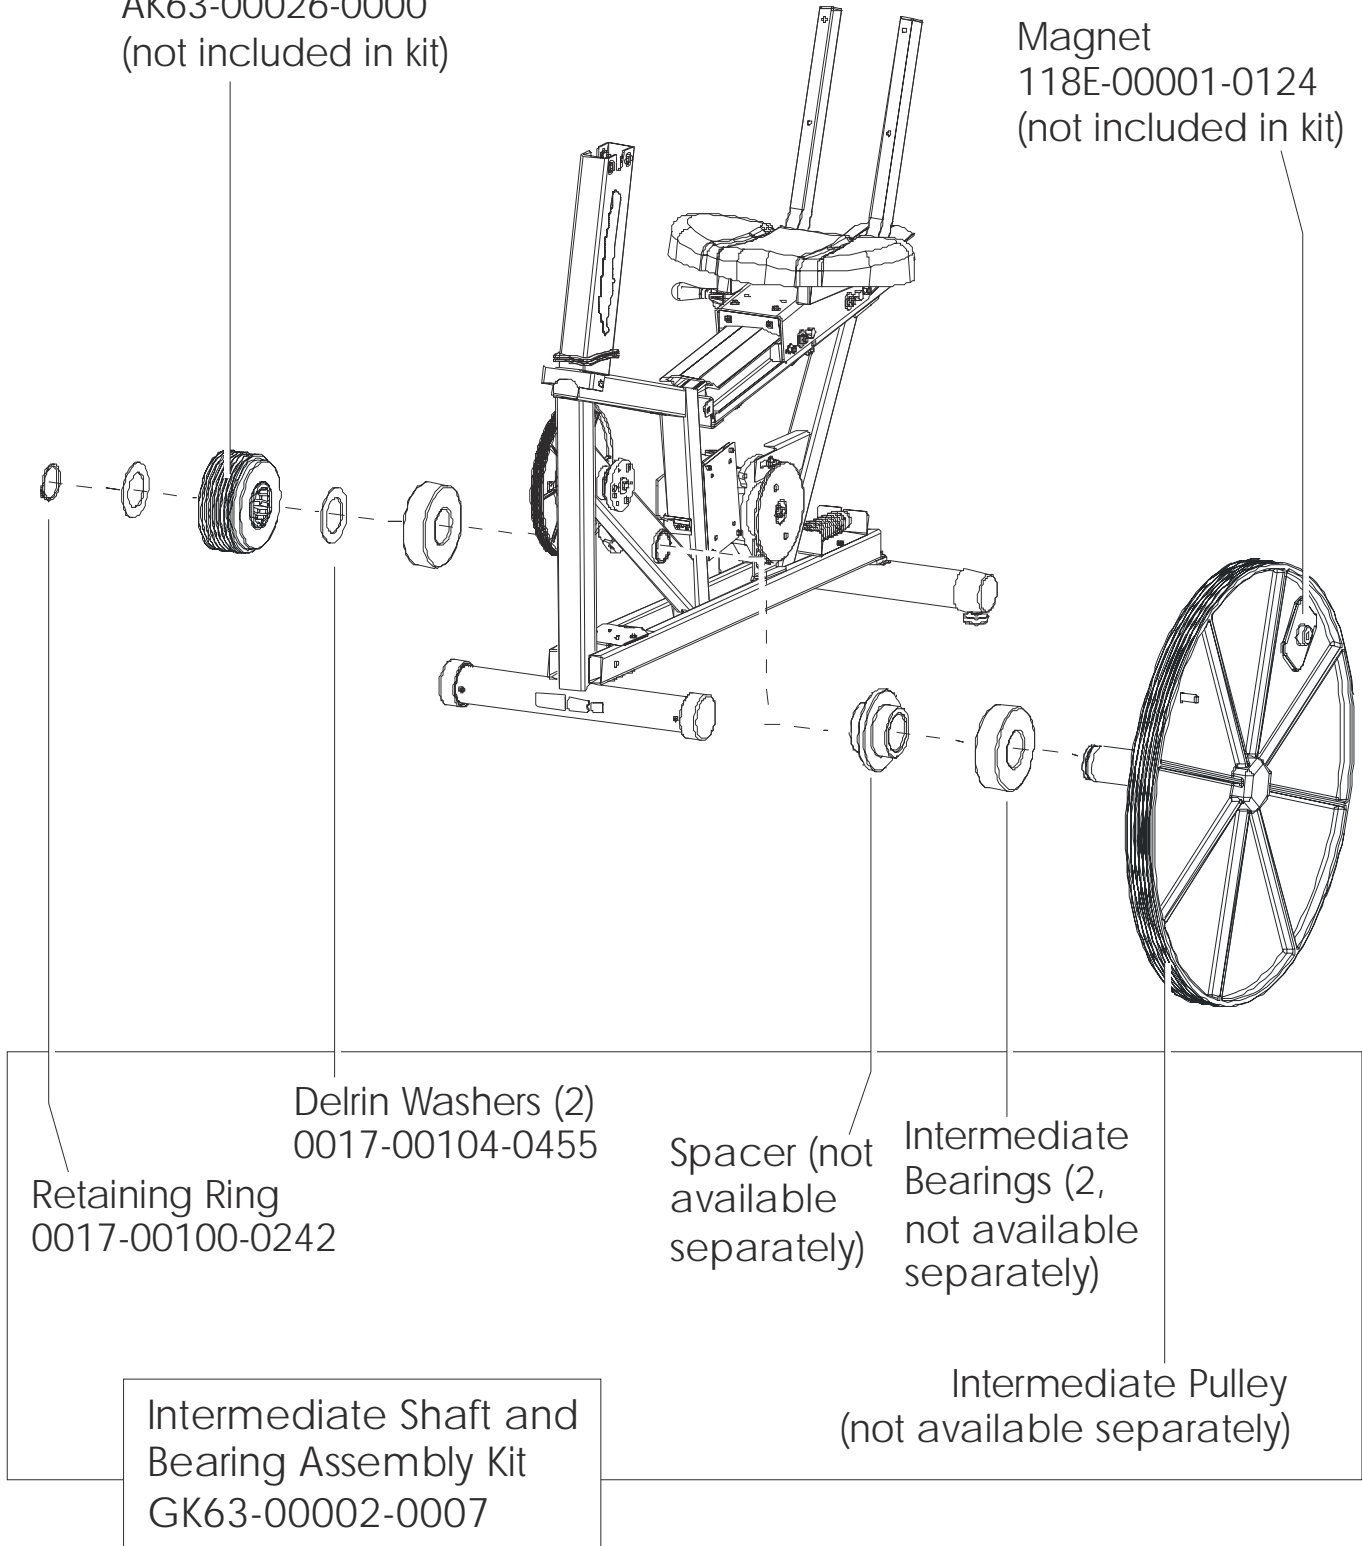

**NOTE: ADDING THE BOLT ON LCD SCREEN TO THE
93CW-0XXX-02 MAKES THE UNIT A 93CER-0XXX-02.**

	Page
CONSOLE AND RELATED COMPONENTS.....	4
CONSOLE MOUNTING SCREWS AND POLAR COVERS.....	5
ALTERNATOR W/PULLEY	6
CRANKSHAFT AND BEARING ASSEMBLY.....	7
INTERMEDIATE SHAFT AND BEARING ASSEMBLY.....	8
SEAT LATCH ASSEMBLY.....	9
SEAT POST ASSEMBLY	10
SEAT POST SHROUDS.....	11
IDLER BRACKET ASSEMBLY.....	12
CONSOLE SUPPORT ASSEMBLY.....	13
LEFT SIDE SHROUD AND CRANKARM.....	14
RIGHT SIDE SHROUD AND CRANKARM.....	15
PCB MOUNTING BRACKET ASSEMBLY.....	16
FRONT WHEELS.....	17
RESISTOR ASSEMBLY.....	18
HANDLEBAR ASSEMBLY.....	19
BELTS.....	20
CABLES.....	21

93CW-0XXX-02
S/N CCM100000 and up

ARCTIC SILVER 93CW

Intermediate Shaft and Bearing Assembly

93CW-0XXX-02

S/N CCM100000 and up

Clutch Assembly
AK63-00026-0000
(not included in kit)

Magnet
118E-00001-0124
(not included in kit)

Retaining Ring
0017-00100-0242

Delrin Washers (2)
0017-00104-0455

Spacer (not
available
separately)

Intermediate
Bearings (2,
not available
separately)

Intermediate Shaft and
Bearing Assembly Kit
GK63-00002-0007